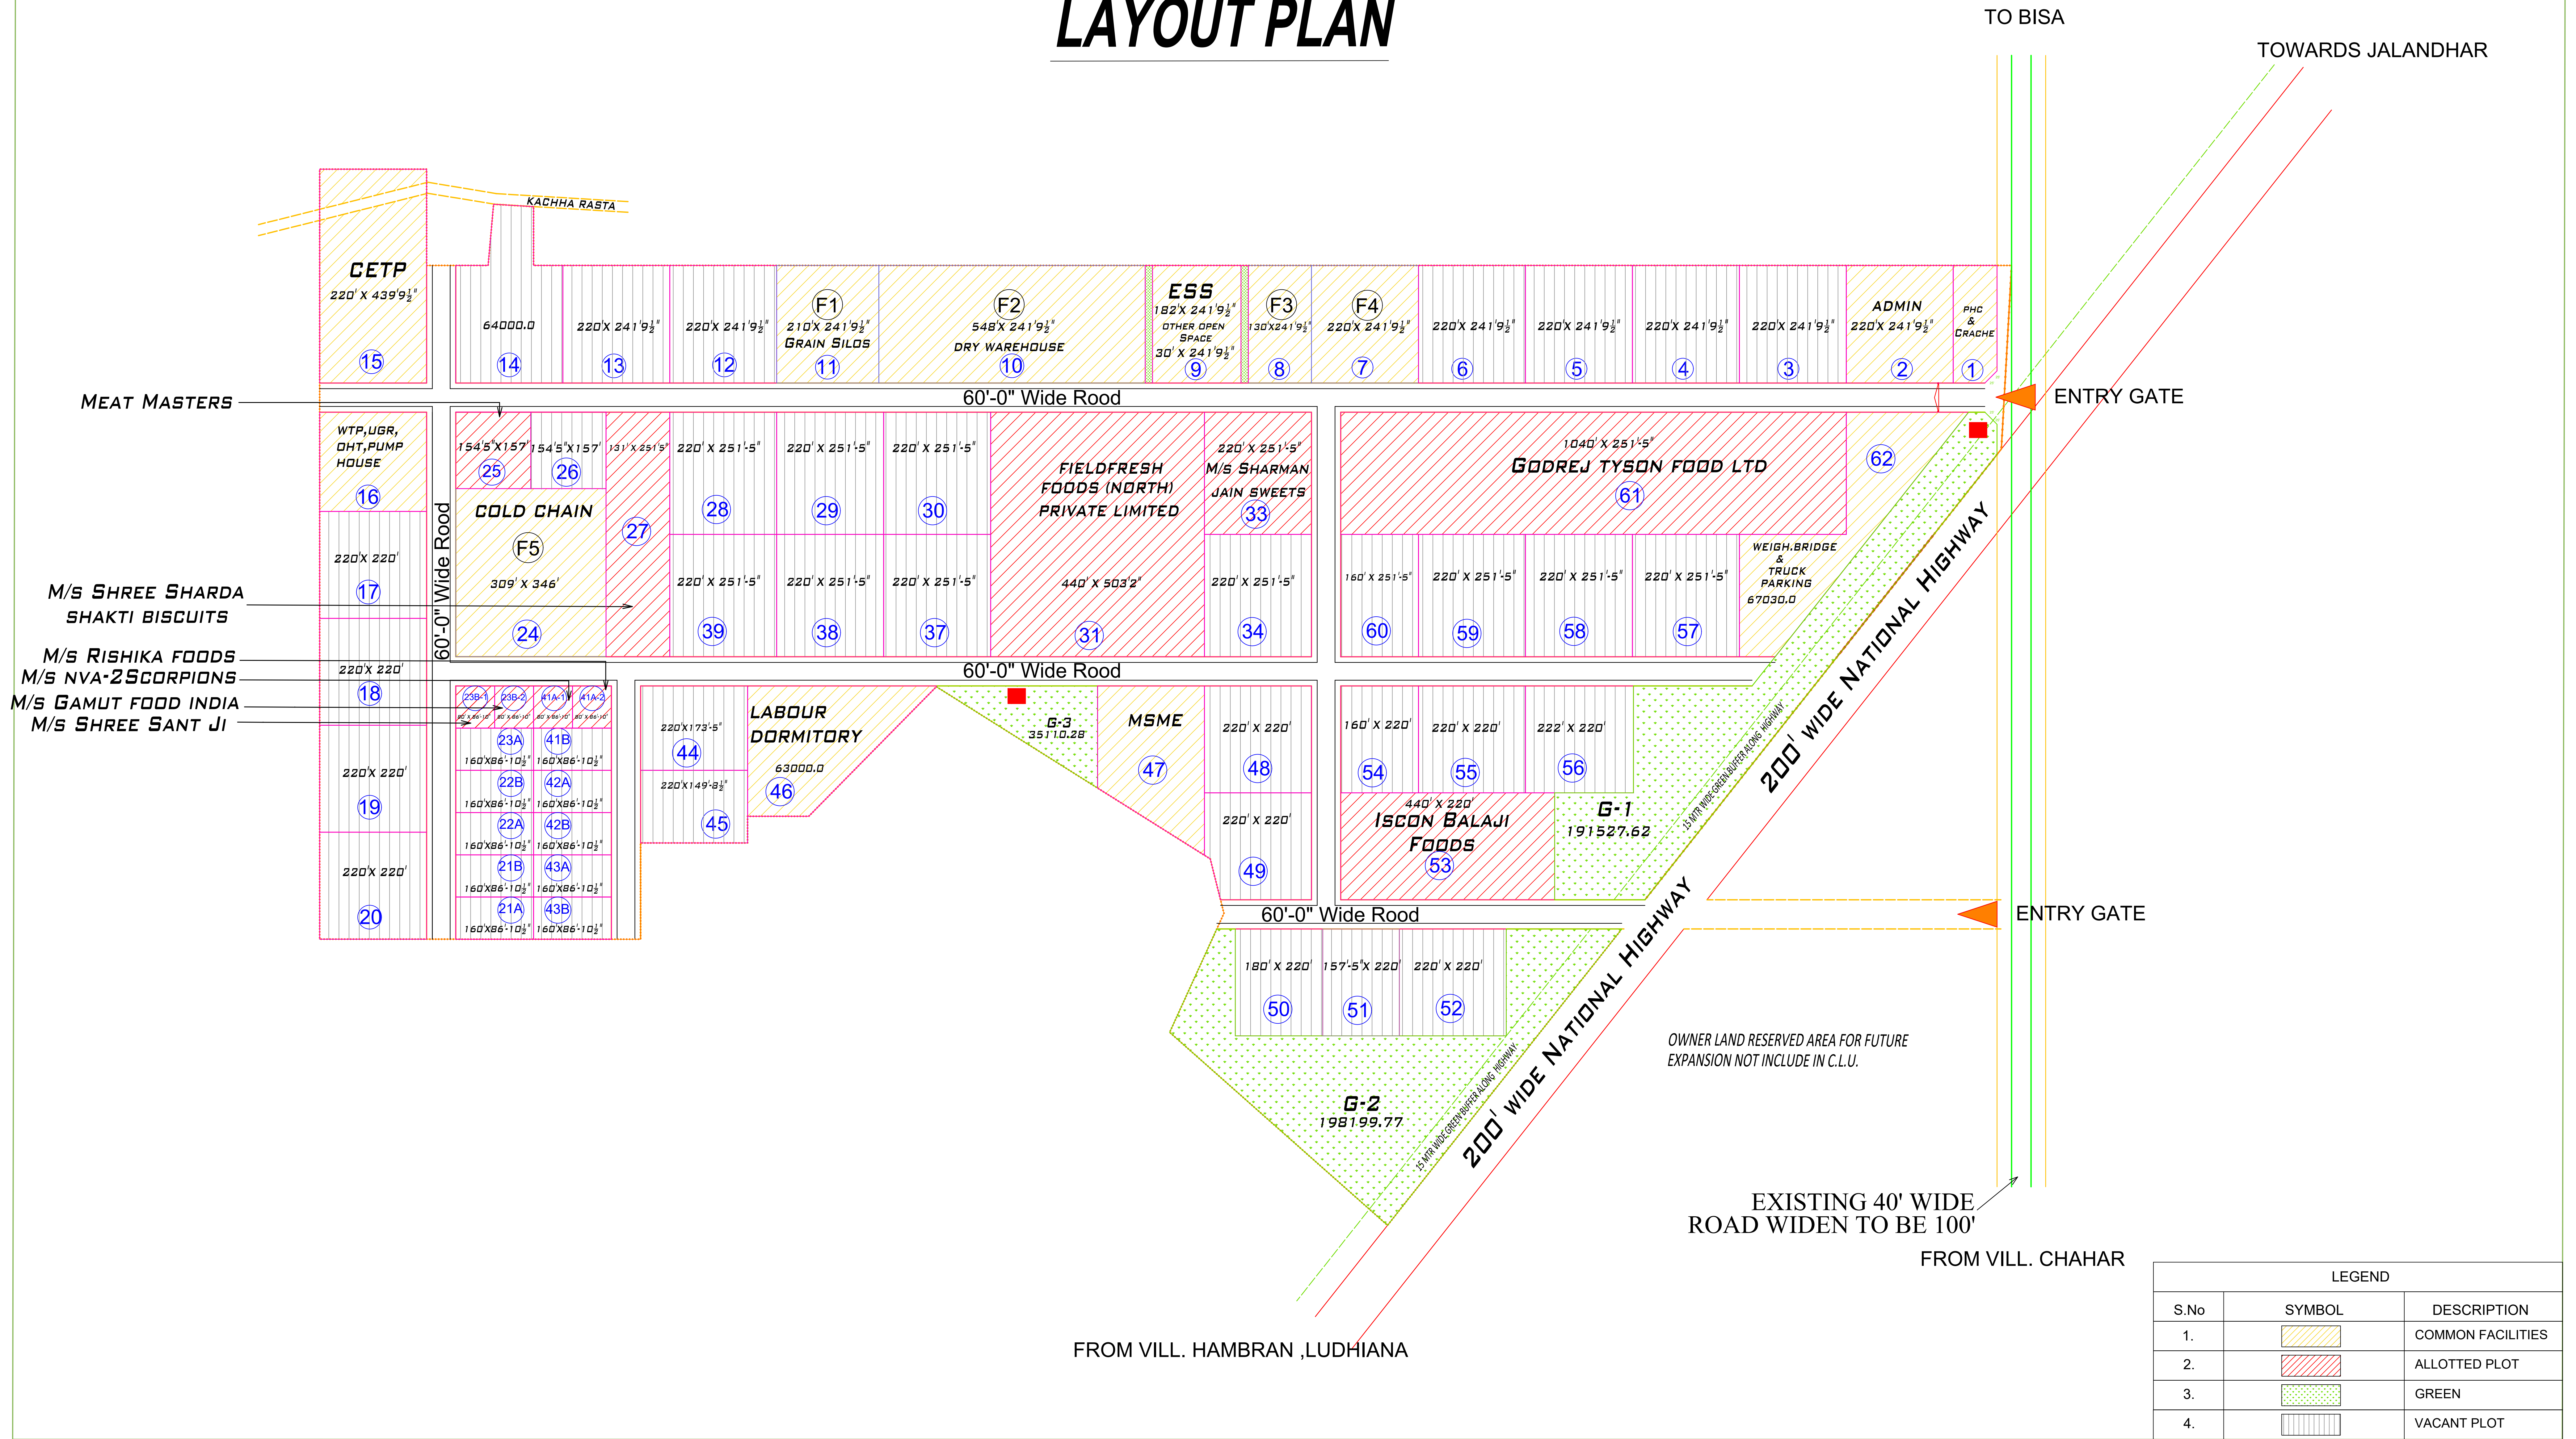

LAYOUT PLAN

LEGEND		
S.No	SYMBOL	DESCRIPTION
1.		COMMON FACILITIES
2.		ALLOTTED PLOT
3.		GREEN
4.		VACANT PLOT